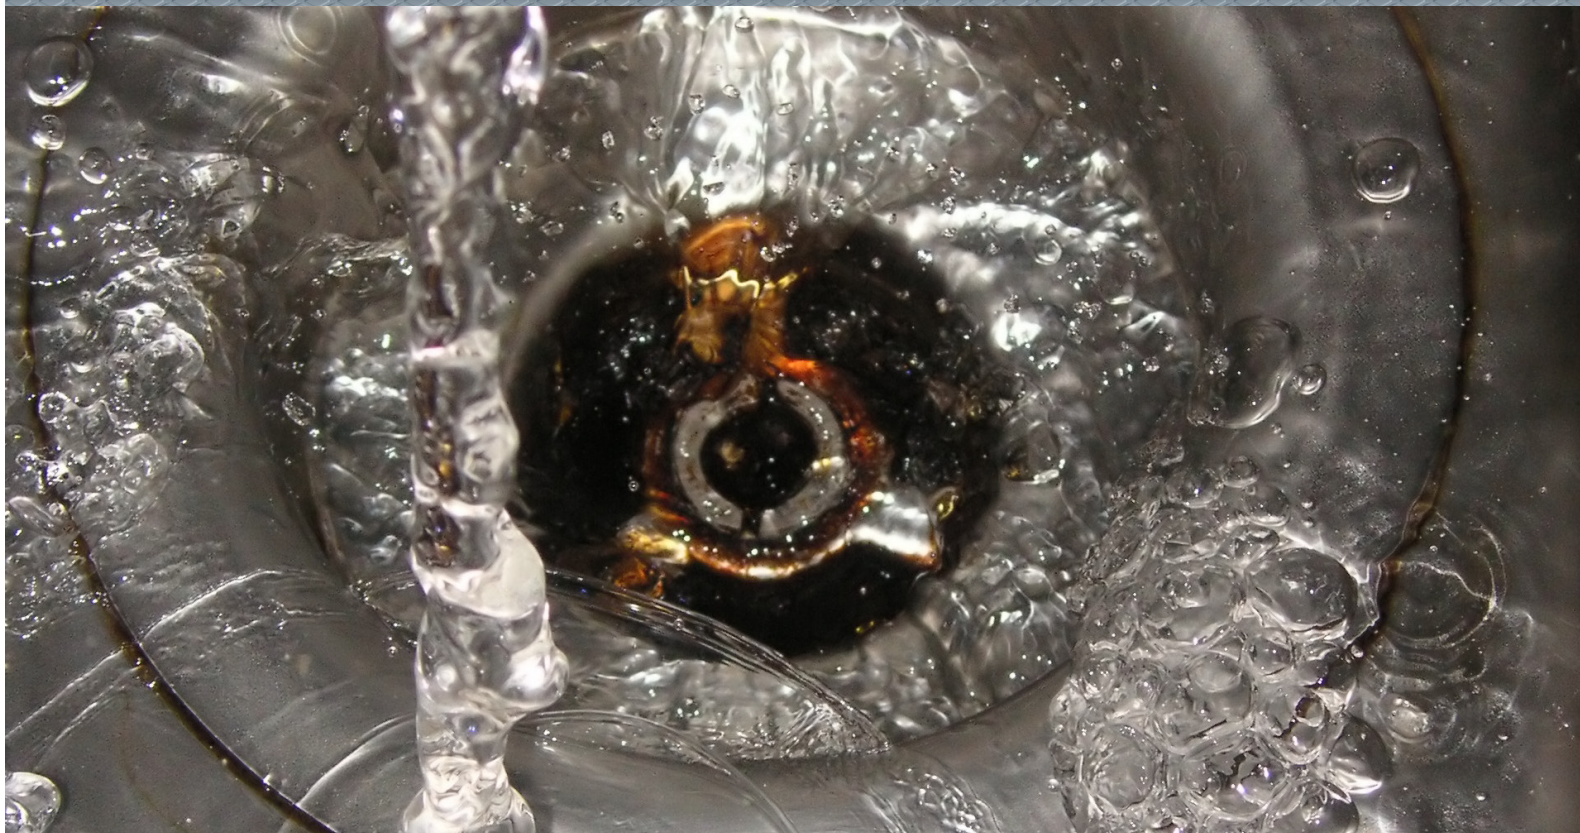

DRAIN OPENER LIQUID

Líquido Destapador de Desagues

CAUTIONS:

CORROSIVE. This is concentrated sulfuric acid. Read all directions carefully before using product. Always wear face shield and protective clothing when applying. Do not apply this product when there are other chemicals present in drain line. When flushing drains lines use cold water never hot. Never add water to container as a violent reaction will occur. Do not allow to contact porcelain, enamel, aluminum, or chrome. Do not mix with other household chemicals. When container is completely empty, rinse with water and puncture container before discarding to prevent accidental burns. For skin contact gently wipe away acid. Immediately flood area with water, then cover with moist paste of baking soda and water. Contact physician. For eye contact, flush first with water, then with a solution of 1% baking soda and water. Call a physician immediately. If ingested, do not induce vomiting. Drink large volumes of water to reduce concentration. Follow with a solution of milk of magnesia and water or baking soda and water, then egg whites beaten with water. Seek prompt medical attention.

DIRECTIONS:

After pouring acid into drain line, place an inverted plastic pail or dish pan over drain opening to minimize hazard of back-flash or fuming. Allow product to stand in drain line for the specified time, then flush with clear, cold water. Repeat procedure if required.

For Small Drains: Add 8 oz. of product to drain. Let sit for 5 minutes, then flush for 2-3 minutes.

For 3-4" Drain: Add 1 quart of product to drain. Let sit for 15 minutes, then flush for 5 minutes.

For 6-8" Drain: Add 1/2 gallon product to drain. Let sit for 15 minutes, then flush for 5 minutes.